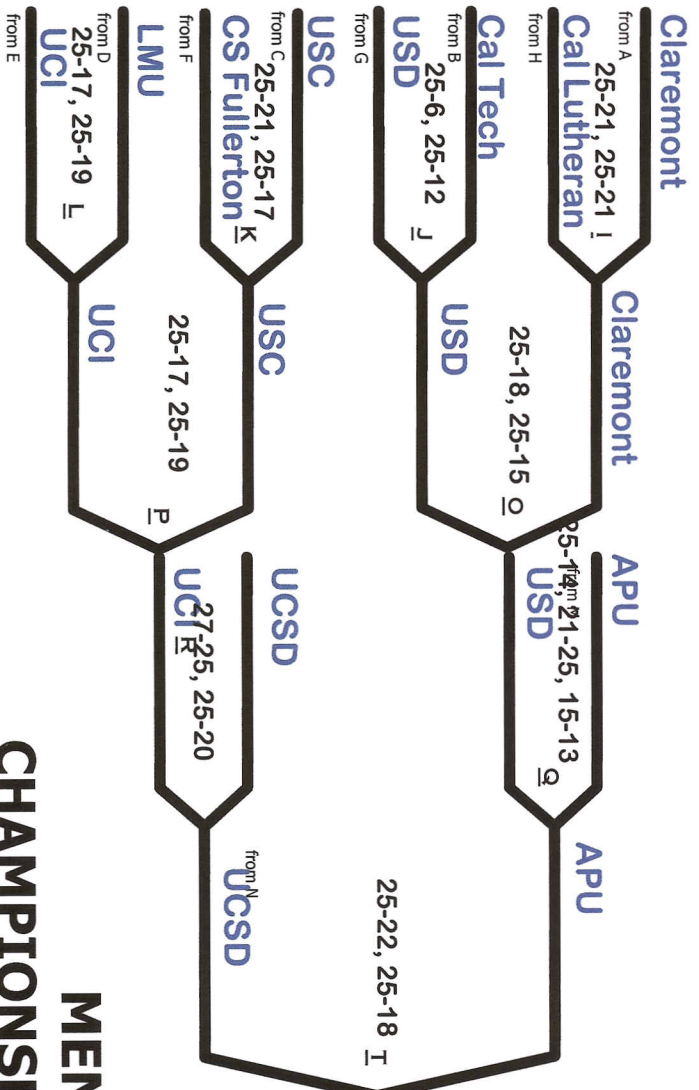

SCCVL

March 28, 2010

1. CS Long Beach
2. San Diego St.
3. UCSD
4. APU
5. USD and UCI
7. Claremont and USC
9. Cal Lu, Cal Tech, CS Fullerton, LMU

MEN'S 2010 CHAMPIONSHIP TOURNAMENT