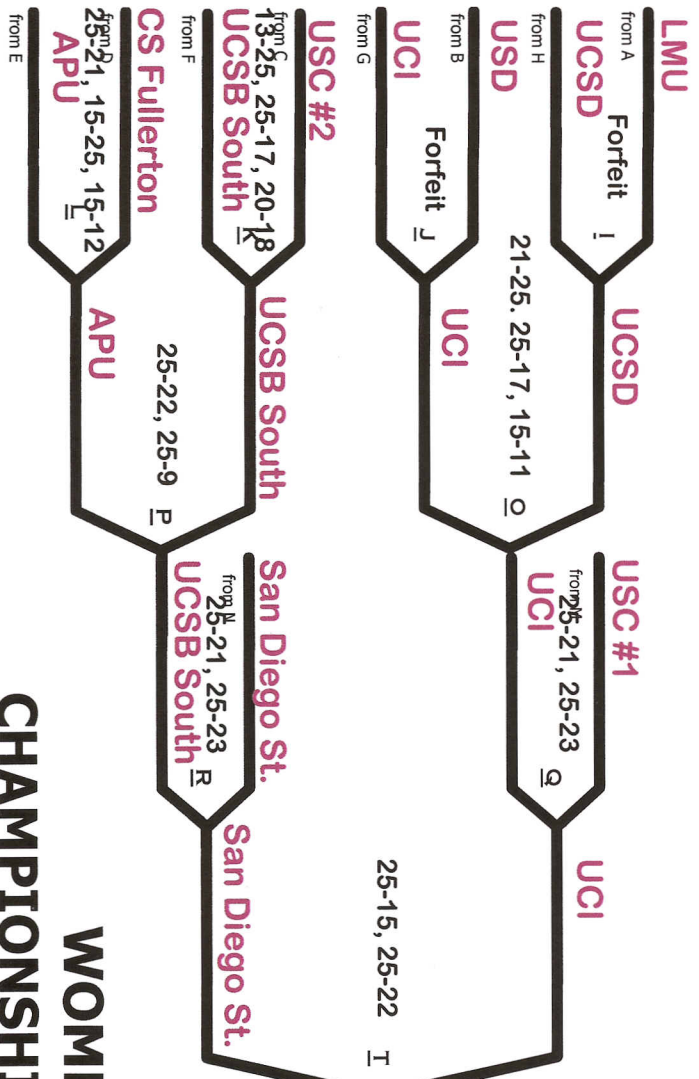

SCCWL

March 28, 2010

WOMEN'S 2010 CHAMPIONSHIP TOURNAMENT

1. UCLA
2. UCI
3. Point Loma
4. San Diego St.
5. USC #1 and UCSB South
7. UCSD and APU
9. USC #2 and CS Fullerton