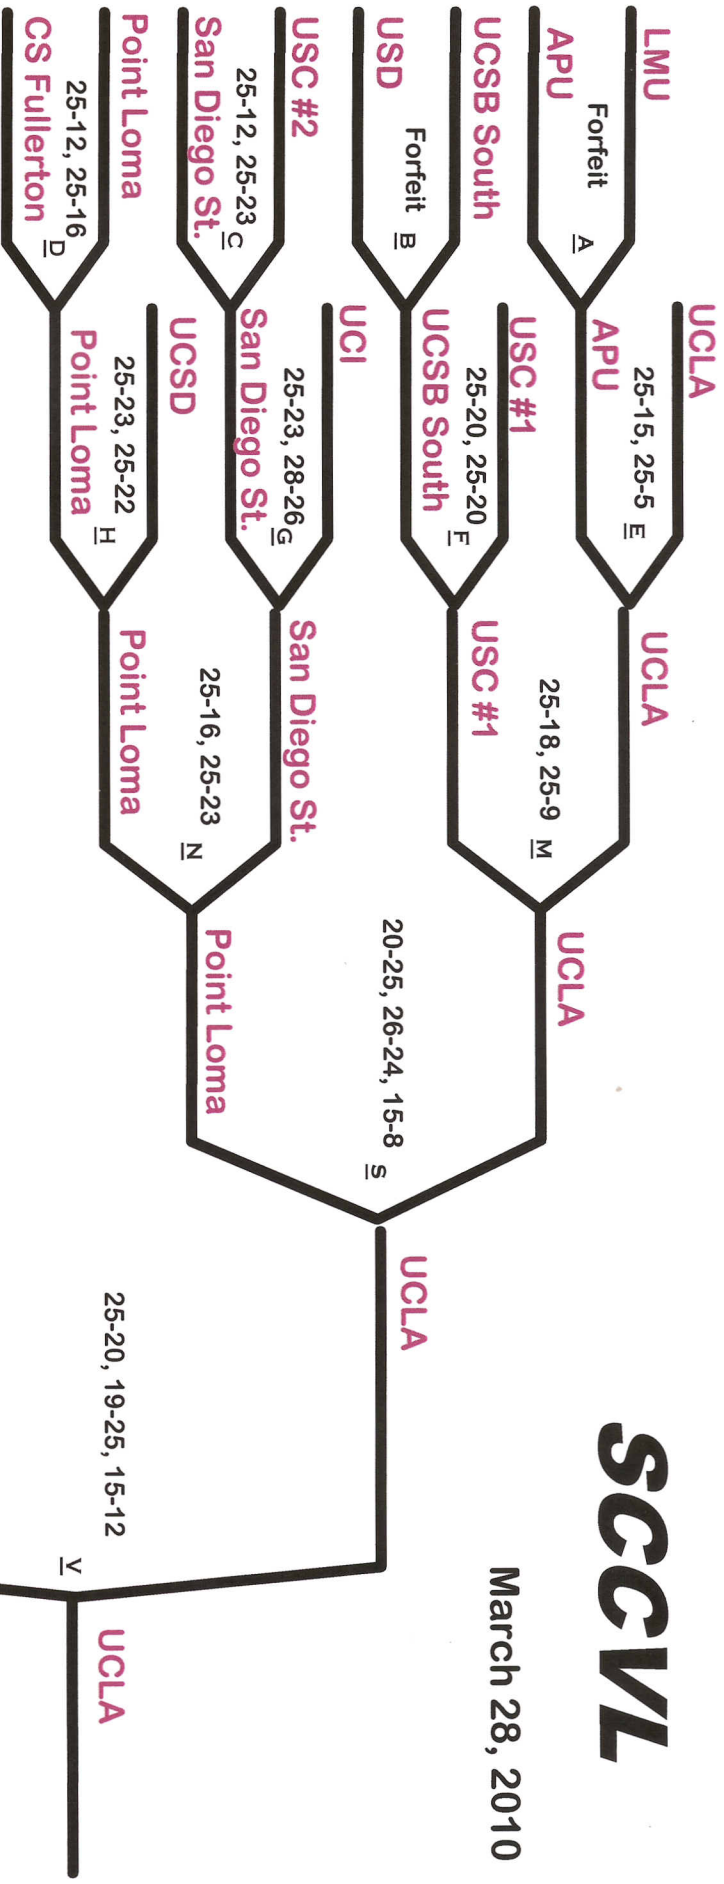

SCCWL

March 28, 2010

WOMEN'S 2010 CHAMPIONSHIP TOURNAMENT

1. UCLA
2. UCI
3. Point Loma
4. San Diego St.
5. USC #1 and UCSB South
7. UCSD and APU
9. USC #2 and CS Fullerton